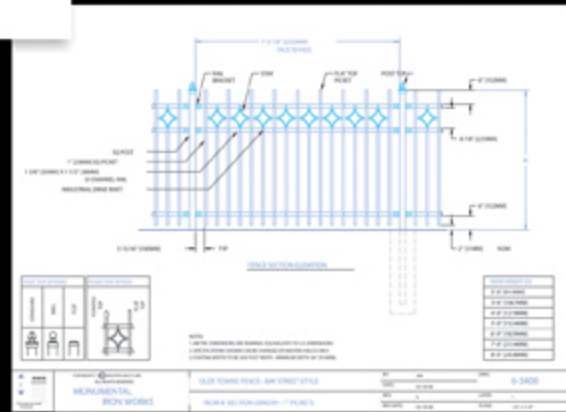

13421 Lafayette Dr. Whittier, Ca 90602

(561) 945-1144

www.solitude-design.com

BD

Illustrations

After: Illustration

*Before:
CAD Drawing*

Packaging