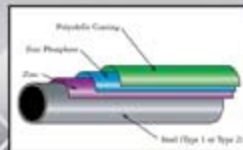

- Better Profits
- More Sales
- Easy Installation
- Readily Available
- Effective Marketing
- 15-Year Limited Warranty*

MASTER HALCO

From Back to This Lane

B
D