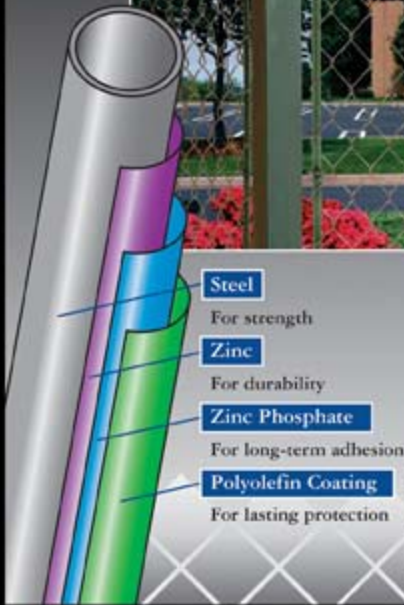

PERMAFUSED II®

by MASTER HALCO

COMMERCIAL/INDUSTRIAL COLOR CHAIN-LINK FENCE SYSTEMS

PERMAFUSED II OFFERS
ENVIRONMENTALLY FRIENDLY
POLYOLEFIN COATING FOR
LASTING PROTECTION

- Better Profits
- More Sales
- Outstanding Performance
- Readily Available
- Effective Marketing
- 15-Year Limited Warranty*

© 2004 Master-Halco, Inc.