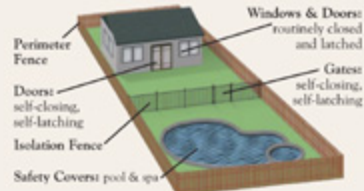

Starting Pool Fencing Fences & Gates

75% of All
in the Family

According to
Commission
drown each
pool. The fat
can be attrib
supervision co
safety barriers.

Pool submissio
quickly. A child
answer a phone
study, 77% of the
minutes or less wh
drowned or submer

Of course, supervi
of protection, but fe
layers of protection th
prevention of child dr
Master-Halco, the wor
fencing systems, in coo
fence contractor, has pr
goal is to provide impo
that pool fencing meets
codes and that it is install

Product Safety Commission
ing Fences & Gates

effective, proven strategies that can
drowning is to isolate the pool from
by using fencing (isolation fence).

installing a fence or other barrier
the pool. If the house is part of the
sling from the house to the pool
with an alarm or the pool should
over.

rier should be at least 4' high,
lids that could help a young

ould be less than 4" apart to
sneering through.

maximum clearance at the
ould not exceed 4" above the
rd surfaces such as dirt and grass.

m the pool and should be
ng. Traditional mechanical
often fail to close the gate
n of hardware, latches that
uld tension adjustable
f-closing gate. These

ould become the standard as

maximum mesh size
er mesh can be used if
duces the opening on
than 1-3/4".

Fencing Codes

How to Find Pool Fencing Codes for Your Area

Pool barrier laws vary greatly across the nation. Contact your city or county governments to learn what the pool safety code is in your area.

Regardless of what the code is for your area, be sure to install a safe pool barrier. It is a good idea to review examples of pool safety codes. Here are a few examples:

- Consumer Product Safety Commission www.cpsc.gov/www.cpsc.gov/cpsc/publ/pubs/pool.pdf
- International Code Council www.iccsafe.org

Effective Barriers Against Drowning