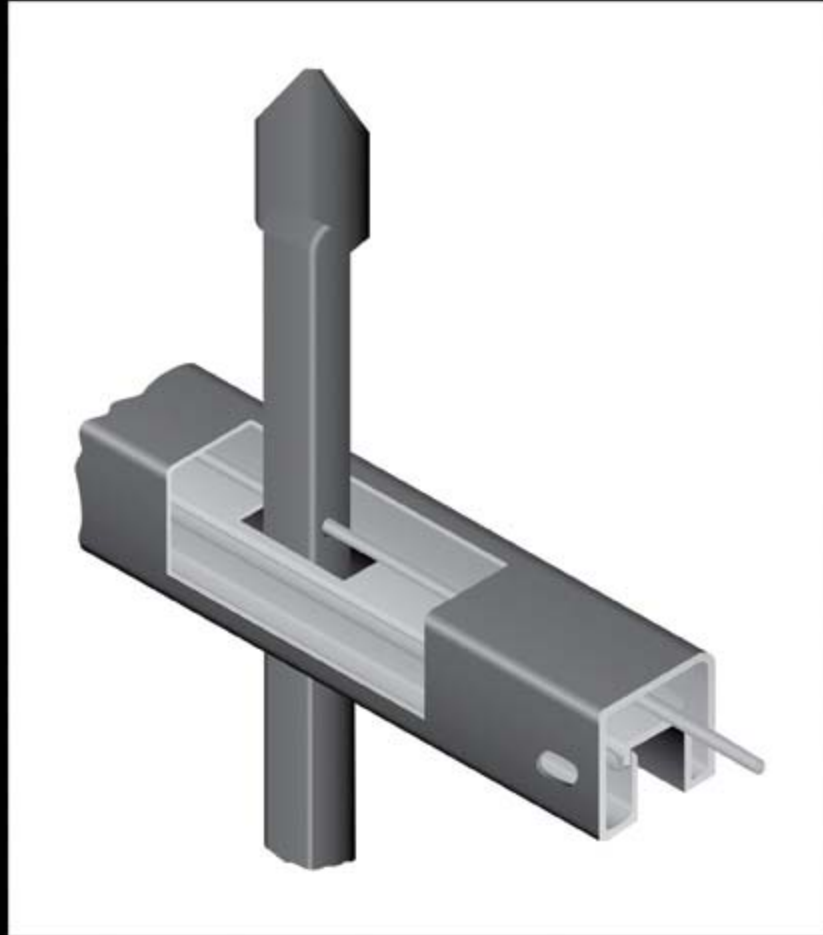

13421 Lafayette Dr. Whittier, Ca 90602

(561) 945-1144

www.solitude-design.com

BD

Illustrations

After: Illustration

*Before:
CAD Drawing*

Packaging