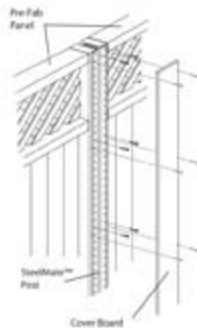

Perfect with pre-fab panels.

SteelMate™ is a logical, long-lasting steel post designed for wood fence systems. Pre-drilled holes every inch allow for easy installation and SteelMate works great with prefabricated panels. All of these features and the strength of steel... simply a better way to build a wood fence.

Increase profits in your wood product mix. Stock SteelMate and provide your customers with the quality wood fence they deserve.

- No Scrap
- No Sorting
- No Wasted Space: Save 80% of storage space normally occupied by wood.

FREE full merchandising program available

MASTER HALCO

Ever Since They Got

NO BRACKETS

NO WARPING

NO ROT

RUST RESISTANT

STRONGER THAN REDWOOD & CEDAR

EASY TO INSTALL

B
D